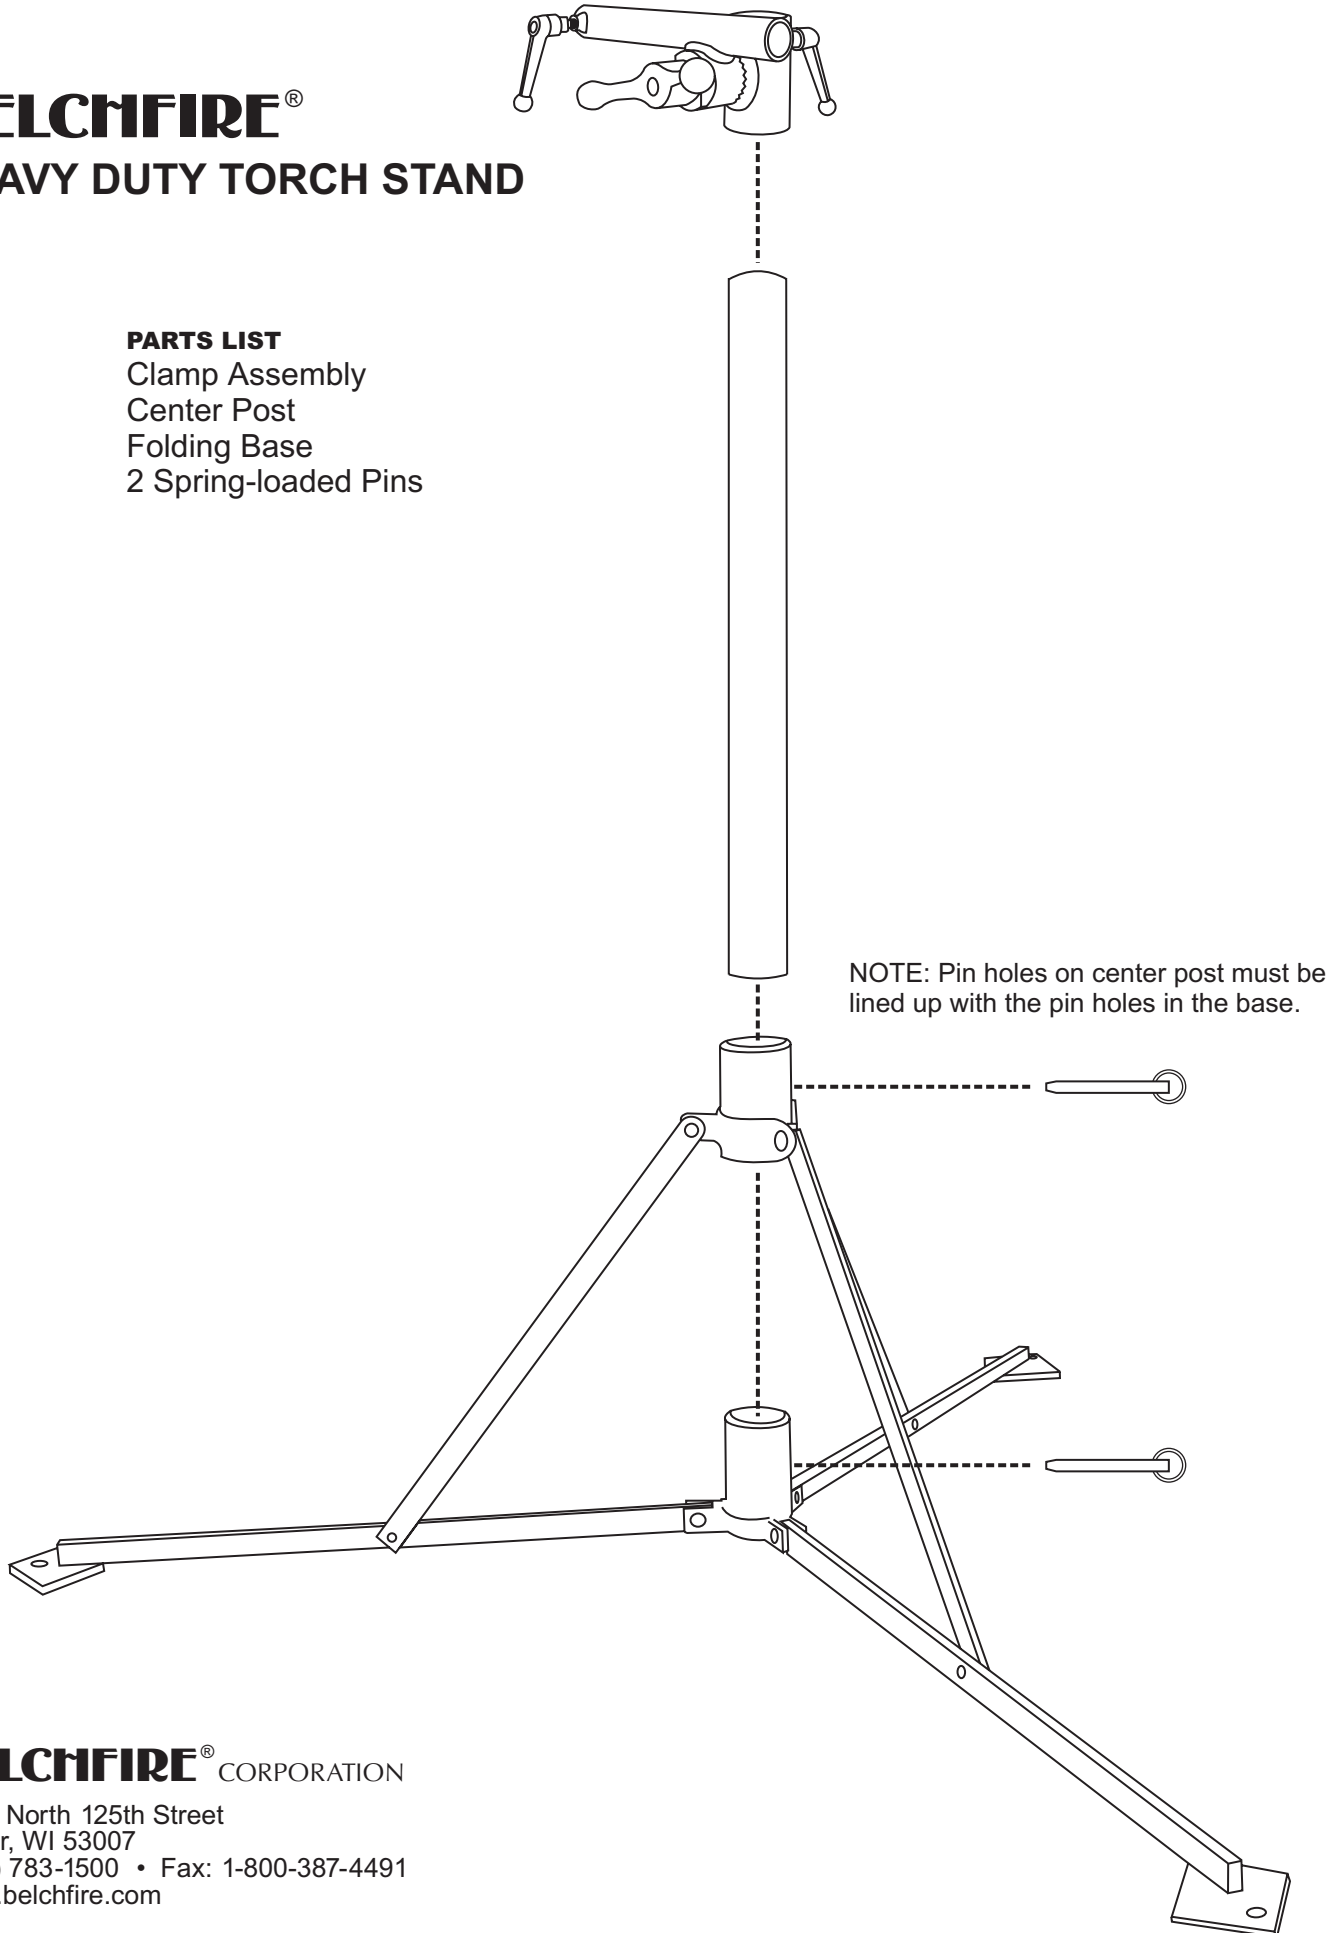

## HEAVY DUTY TORCH STAND

- PARTS LIST**  
Clamp Assembly  
Center Post  
Folding Base  
2 Spring-loaded Pins

**BELCHFIRE®** CORPORATION

4916 North 125th Street  
Butler, WI 53007  
(262) 783-1500 • Fax: 1-800-387-4491  
[www.belchfire.com](http://www.belchfire.com)